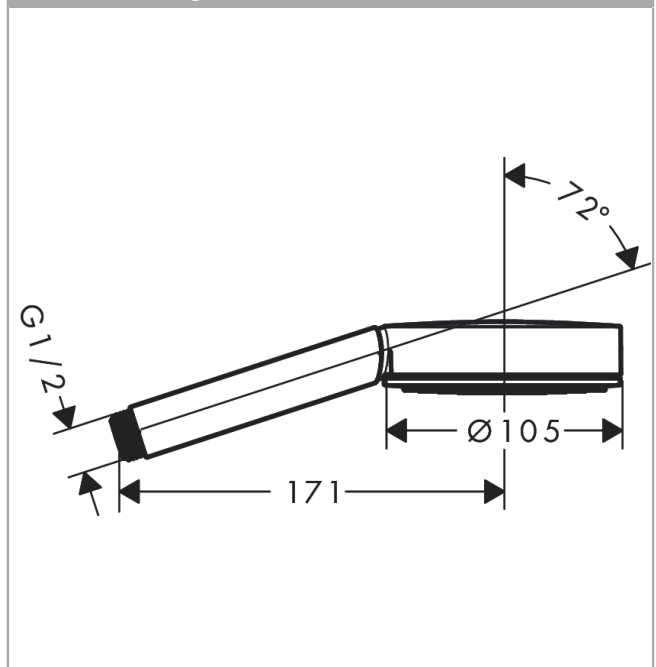

Pulsify S

Hand shower 105 1jet Green

Surfaces: **Chrome** Article Number: **24121000**

Description

product features

- shower head size: 105 mm
- spray type: PowderRain
- spray disc surface: graphite
- maximum flow rate at 3 bar: 5,7 l/min
- minimum flow pressure: 1 bar
- with internal water conduction
- rinseable screen insert
- connection thread G 1/2
- connection dimension: DN15

Technology

Design awards

reddot winner 2021

Product image

Scale drawing

Flowchart

The consumption was measured in combination with the appropriate fittings (thermostat/mixer/in-wall valve) to reflect actual application in practice.