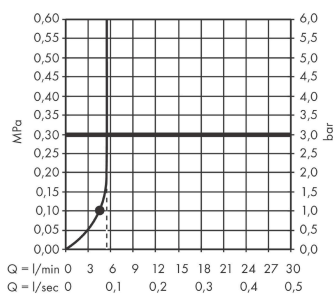

Pulsify S

Hand shower 105 1jet Green

Surfaces: **Chrome** Article Number: **24121000**

Description

product features

- shower head size: 105 mm
- spray type: PowderRain
- spray disc surface: graphite
- maximum flow rate at 3 bar: 5,7 l/min
- minimum flow pressure: 1 bar
- with internal water conduction
- rinseable screen insert
- connection thread G 1/2
- connection dimension: DN15

Technology

Design awards

reddot winner 2021

Product image

Scale drawing

Flowchart

The consumption was measured in combination with the appropriate fittings (thermostat/mixer/in-wall valve) to reflect actual application in practice.